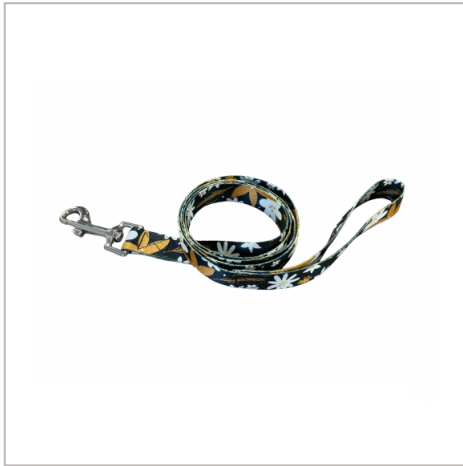

Recycled PET Dog Lead

RECYCLED PET DOG LEADS COME AS A 20MM WIDTH AS STANDARD. THEY ARE SUPPLIED WITH A HEAVY DUTY, NICKEL PLATED HOOK & SEWN LOOP HANDLE. THESE CAN BE PANTONE MATCHED ON ANY QUANTITY AND PRINTED BOTH SIDES AS STANDARD. MOQ OF JUST 200PCS.

FITTING	Dog Clip
BRANDING METHOD	Dye Sublimation
MATERIAL	Recycled PET
COLOURS	Full Colour Print
SIZE	1,200mm x 20mm lead, 1.5mm thick
PRINT AREA	All Over
UNIT WEIGHT	0.065kg
MOQ	200
PACKING	Individually Poly Bagged
CARTON QUANTITY	200pcs
CARTON WEIGHT	13kg
CARTON DIMENSIONS	50x30x30cm
ARTWORK	Required in any vectorised file format
PRODUCTION PROOF	Visuals supplied within 24 hours
PRE PRODUCTION SAMPLE	Approx 3 weeks from artwork approval
BULK TURNAROUND	Approx 4 weeks from artwork approval
COMMODITY CODE	4201000090
COUNTRY OF MANUFACTURE	China