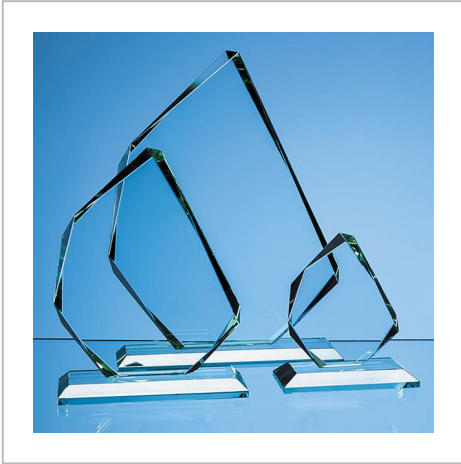

## Jade Glass Facetted Ice Peak Award

28CM X 20.5CM X 15MM JADE GLASS FACETTED ICE PEAK  
AWARD

METHOD	Engraved
PRINT AREA	H135, W110
MATERIAL	Glass
COLOURS	Jade
SIZE	H290, W210
AWARD PACKAGING	Foam Lined Boxes
WEIGHT	1.3KG
MOQ	1
CARTON QUANTITY	15
CARTON WEIGHT	20KG
CARTON DIMENSIONS	61cm x 46cm x 46cm